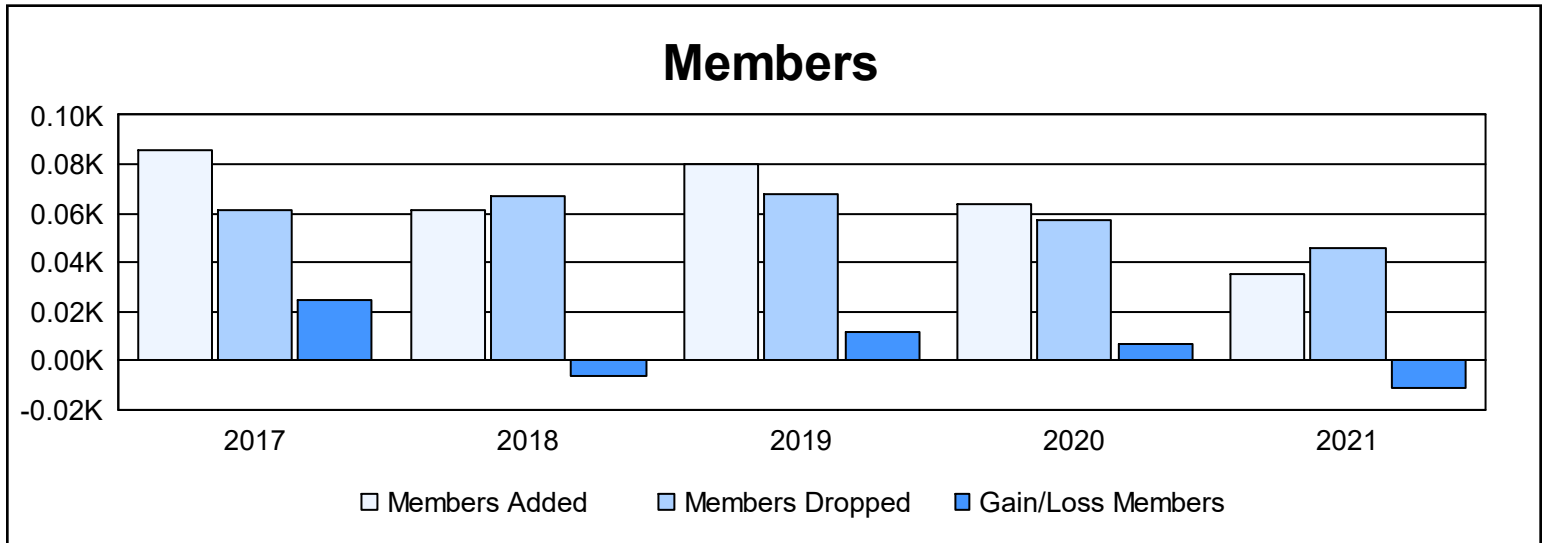

Year	New Clubs	Dropped Clubs	Gain/ Loss Clubs	New Members	Charter Members	Reinstate Members	Transfer Members	Total Member Added	Total Members Dropped	Gain/ Loss Members
2016-2017	0	0	0	81	0	0	5	86	61	25
2017-2018	0	0	0	57	0	1	3	61	67	-6
2018-2019	0	0	0	76	0	3	1	80	68	12
2019-2020	0	0	0	59	0	0	5	64	57	7
2020-2021	0	0	0	33	0	0	2	35	46	-11
<b>Average</b>	<b>0</b>	<b>0</b>	<b>0</b>	<b>61</b>	<b>0</b>	<b>1</b>	<b>3</b>	<b>65</b>	<b>60</b>	<b>5</b>

### Membership Composition June 2021 Cumulative