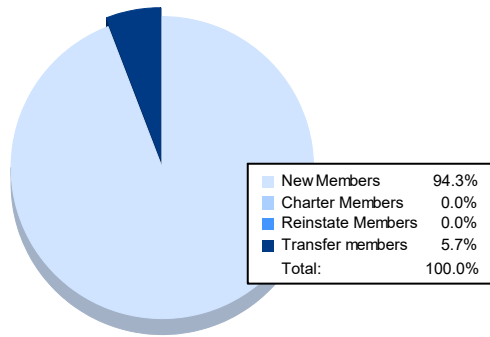

Year	New Clubs	Dropped Clubs	Gain/ Loss Clubs	New Members	Charter Members	Reinstate Members	Transfer Members	Total Member Added	Total Members Dropped	Gain/ Loss Members
2016-2017	0	0	0	81	0	0	5	86	61	25
2017-2018	0	0	0	57	0	1	3	61	67	-6
2018-2019	0	0	0	76	0	3	1	80	68	12
2019-2020	0	0	0	59	0	0	5	64	57	7
2020-2021	0	0	0	33	0	0	2	35	46	-11
<b>Average</b>	<b>0</b>	<b>0</b>	<b>0</b>	<b>61</b>	<b>0</b>	<b>1</b>	<b>3</b>	<b>65</b>	<b>60</b>	<b>5</b>

### Membership Composition June 2021 Cumulative